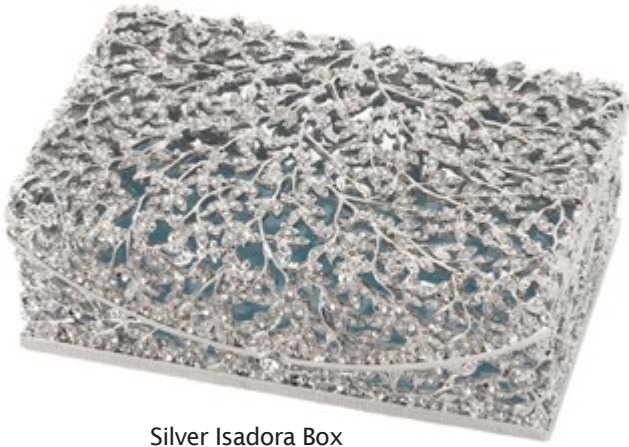

Gold Isadora Flute (Set of 2)
 FL2023
 2.5" Dia. x 10.5"H
 Holds 8 oz.
 \$275

Gold Isadora Glass Tray
 VT9007
 16"L x 11"W x 2.5"H
 \$325

Carlyle Frame
 RT1054 5" x 7" \$270

Gold Isadora Cake Plateau
 CP1005
 13.5" Dia. x 2"H
 \$650